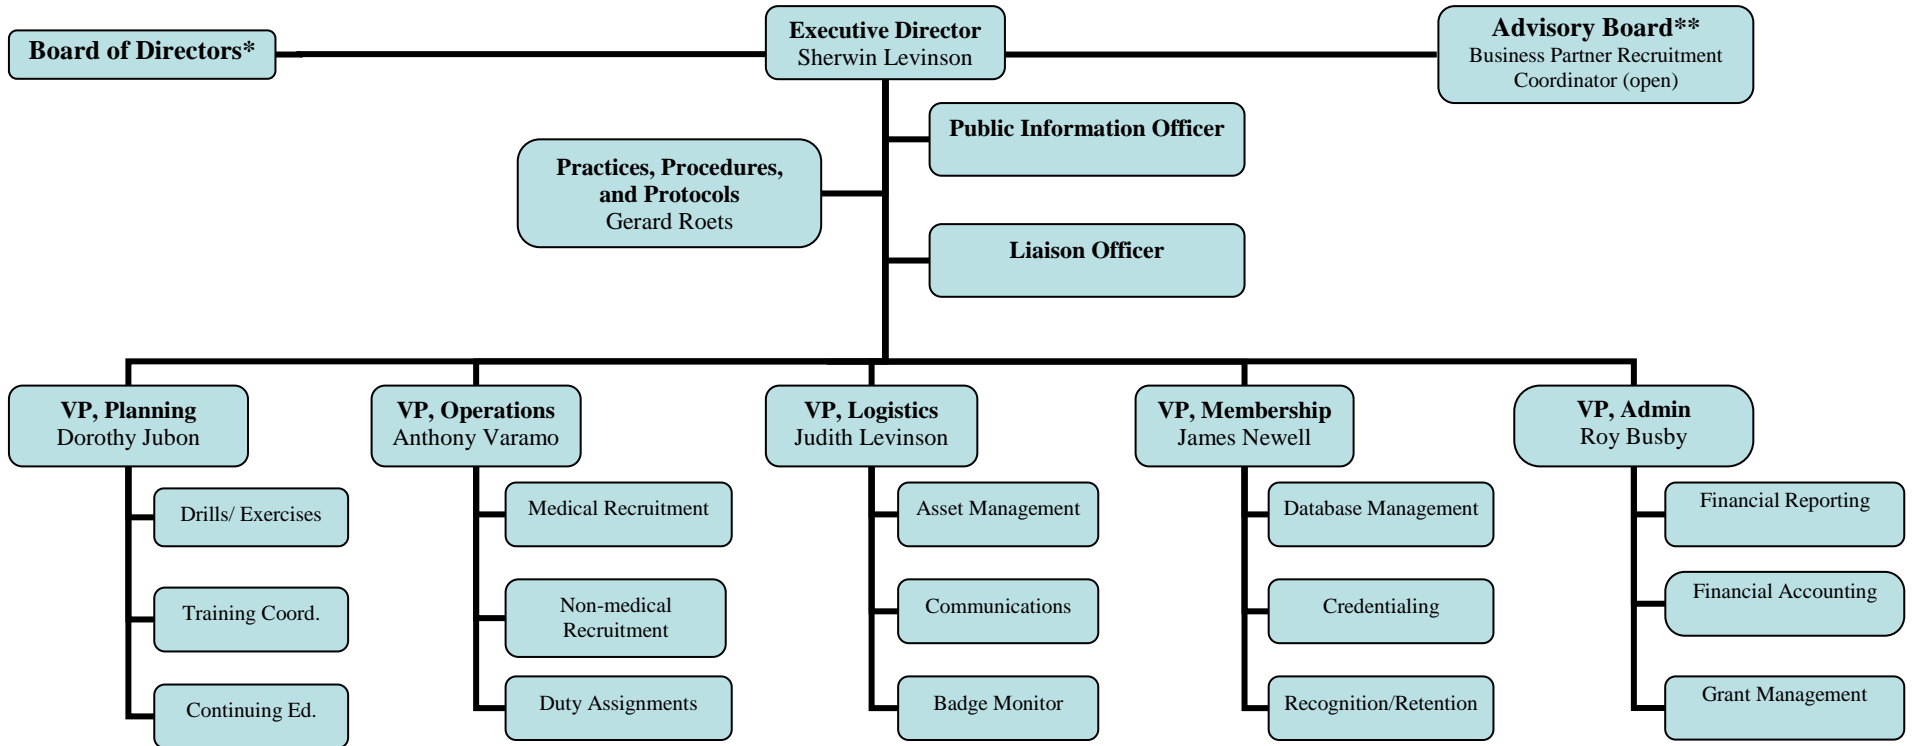

MRC GEM

(East Metro Health District Medical Reserve Corps, Inc.)

*** Board of Directors:** Roy Busby
Lynda Flage
Dorothy Jubon
Judith Levinson
Sherwin Levinson
James Newell
Mark Reiswig
Gerard Roets
Connie Russell
Anthony Varamo

****Advisory Board:** Maj. Alan Doss, ret.
Dr. Joel Fine